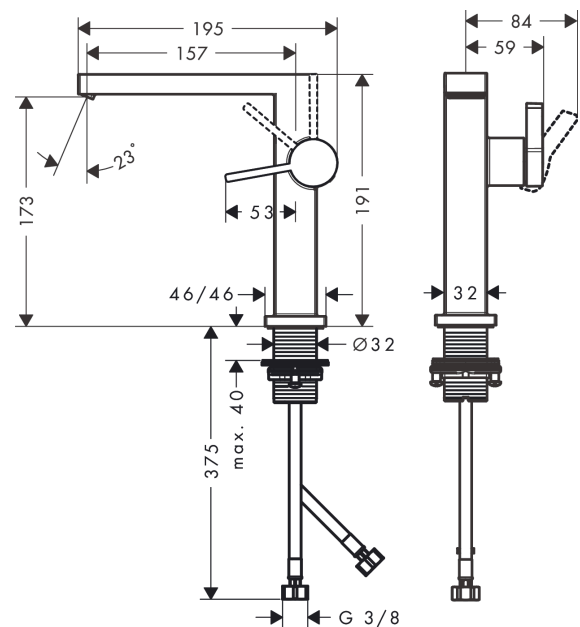

#### product features

- ComfortZone 150
- projection: 157 mm
- spout height: 173 mm
- handle variant: lever handle
- spray type: WaterfallStream
- maximum flow rate at 3 bar: 4 l/min
- ceramic cartridge
- suitable for continuous flow water heaters
- connection type: G 3/8 connections
- connection dimension: DN15
- cold water in basic handle position
- EU taxonomy: max. 6 l/min - Substantial Contribution (SC) possible

### Scale drawing