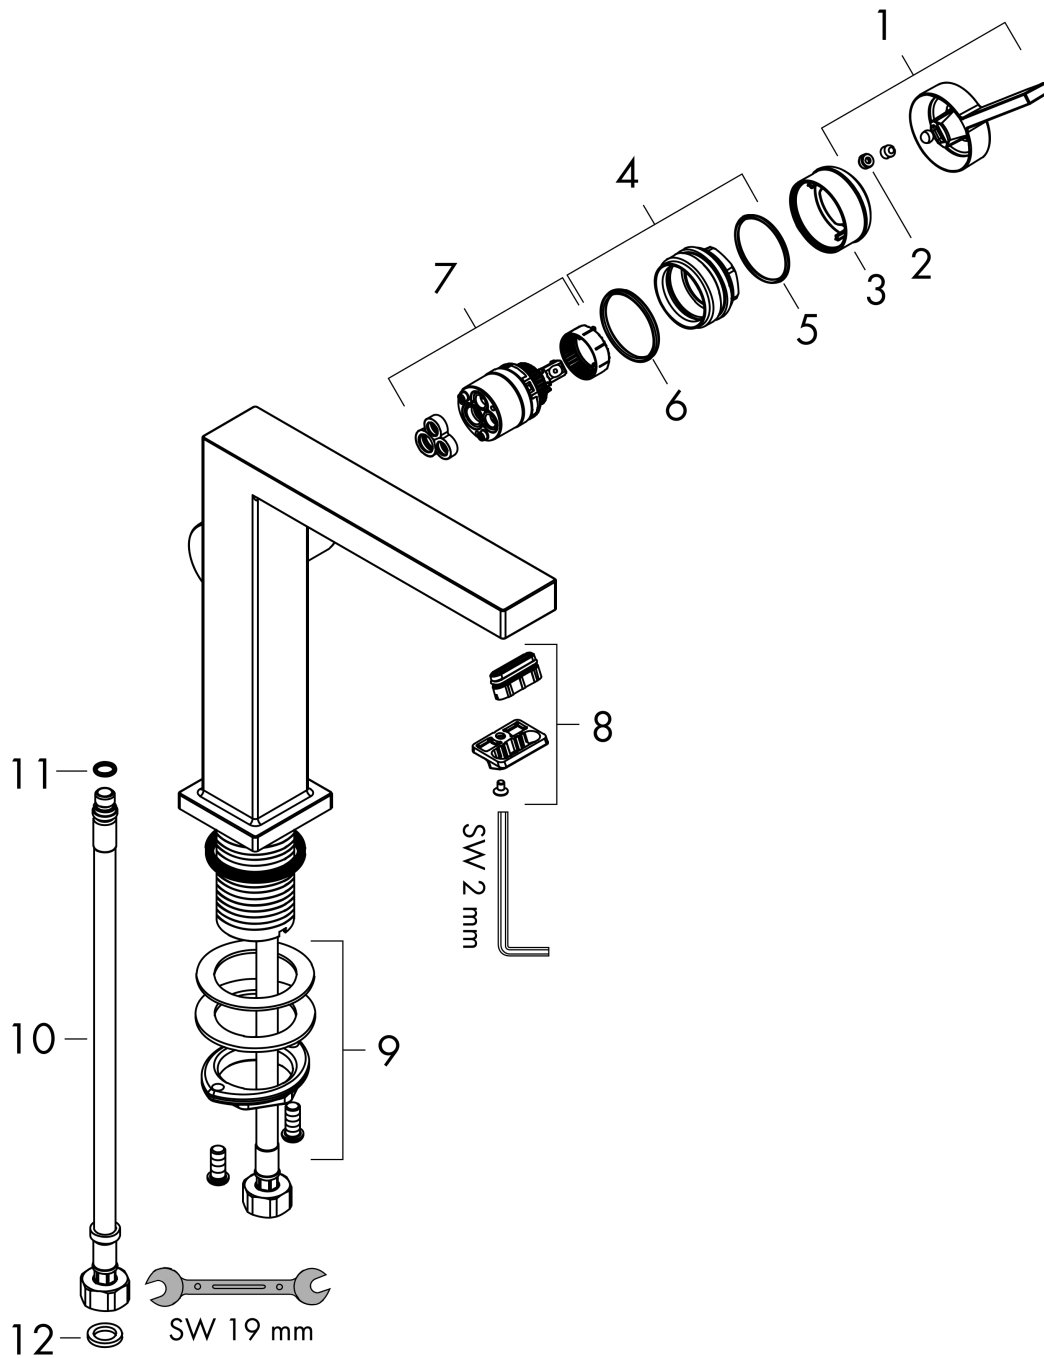

#### product features

- ComfortZone 150
- projection: 157 mm
- spout height: 173 mm
- handle variant: lever handle
- spray type: WaterfallStream
- maximum flow rate at 3 bar: 4 l/min
- ceramic cartridge
- suitable for continuous flow water heaters
- connection type: G 3/8 connections
- connection dimension: DN15
- cold water in basic handle position
- EU taxonomy: max. 6 l/min - Substantial Contribution (SC) possible

### Scale drawing

### Flowchart

**Tecturis E**

**Single lever basin mixer 150 Fine CoolStart EcoSmart+ without waste set**

Finish: **Chrome** Article Number: **73041000**

**Exploded Drawing**

Year of production: >09/23

**Tecturis E**

**Single lever basin mixer 150 Fine CoolStart EcoSmart+ without waste set**

Finish: **Chrome** Article Number: **73041000**

**Spare part list**

Year of production: >09/23

<b>Pos.</b>	<b>Description</b>	<b>Article Number</b>	<b>PC</b>	<b>PU</b>
1	handle	94997000	9	1
2	screw cover	93735460	3	1
3	escutcheon	94987000	6	1
4	nut	94996000	6	1
5	O-ring 28x1,5	98421000	1	1
6	O-ring 29x2	98391000	1	1
7	cartridge, assy	93760000	13	1
8	aerator cpl.	94994000	8	1
9	fixing set (Ø 32)	13961000	7	1
10	connection hose 450 mm M8x0,75 G3/8	97206000	8	1
11	O-ring 7x1,5	98422000	1	1
12	sealing set	95581000	2	1
a	-	87494000	3	1
b	push-open waste set	50100000	98	1