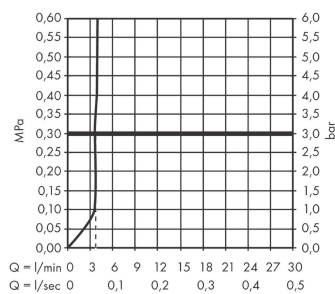

Tecturis E

Single lever basin mixer 150 Fine CoolStart EcoSmart+ without waste set

Finish: **Chrome** Article Number: **73041000**

Description

product features

- ComfortZone 150
- projection: 157 mm
- spout height: 173 mm
- handle variant: lever handle
- spray type: WaterfallStream
- maximum flow rate at 3 bar: 4 l/min
- ceramic cartridge
- suitable for continuous flow water heaters
- connection type: G 3/8 connections
- connection dimension: DN15
- cold water in basic handle position
- EU taxonomy: max. 6 l/min - Substantial Contribution (SC) possible

Technology

Design awards

Product image

Scale drawing

Flowchart